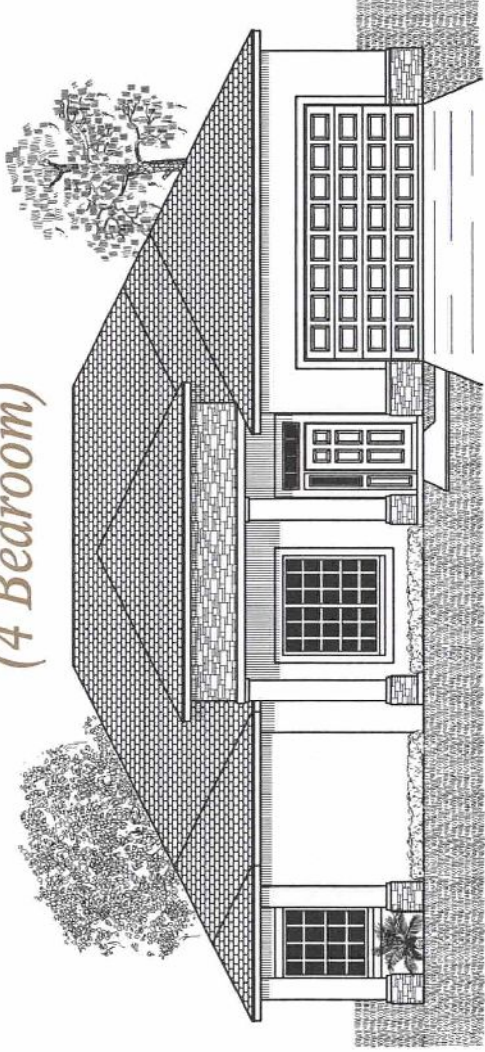

3004 US HWY 98 NORTH
LAKELAND, FLORIDA 33805

**GIFFORD & GIFFORD
CONSTRUCTION**

"Let us build your dream"

CANTON

(4 Bedroom)

TEL: (863) 680-3535
FAX (863) 680-1679

WWW.GIFFORDANDGIFFORD.COM