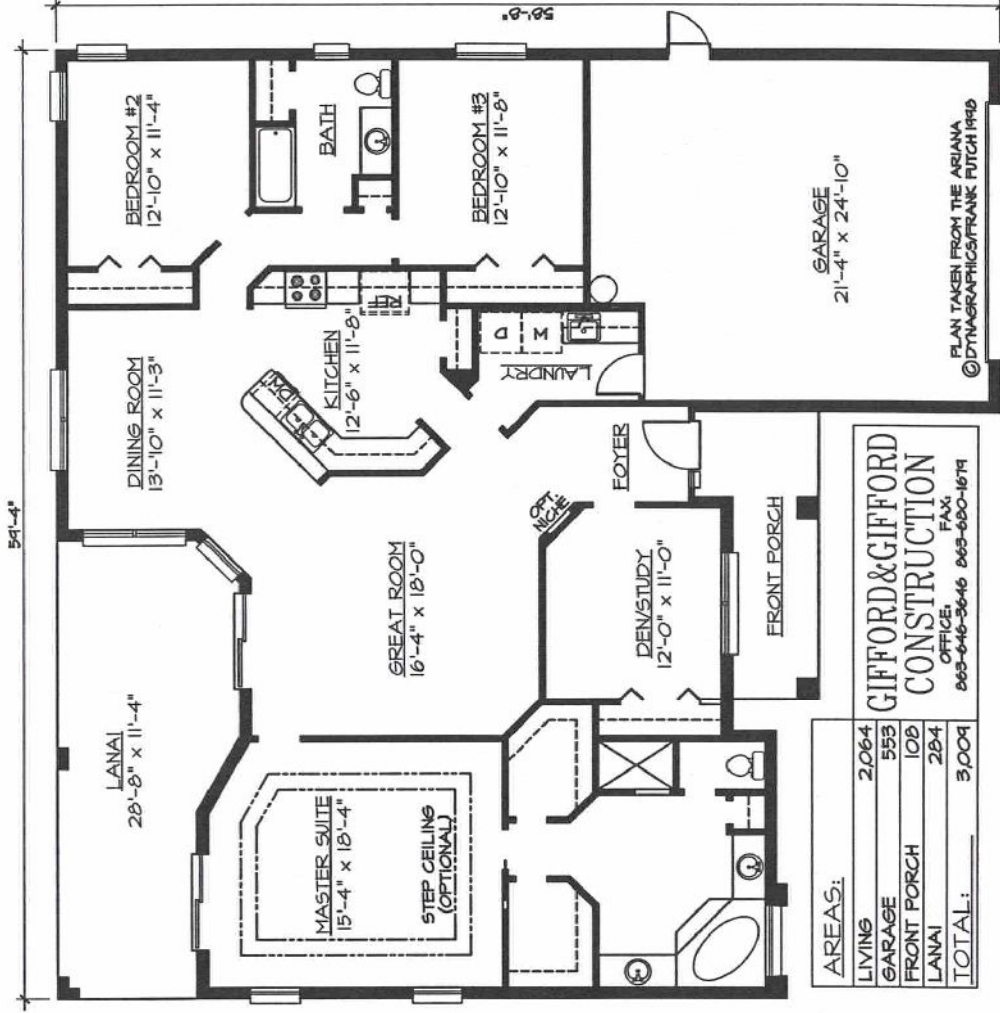

3004 US HWY 98 NORTH
LAKELAND, FLORIDA 33805

**GIFFORD & GIFFORD
CONSTRUCTION**

"Let us build your dream"

CANTON

(4 Bedroom)

TEL: (863) 680-3535
FAX (863) 680-1679

WWW.GIFFORDANDGIFFORD.COM