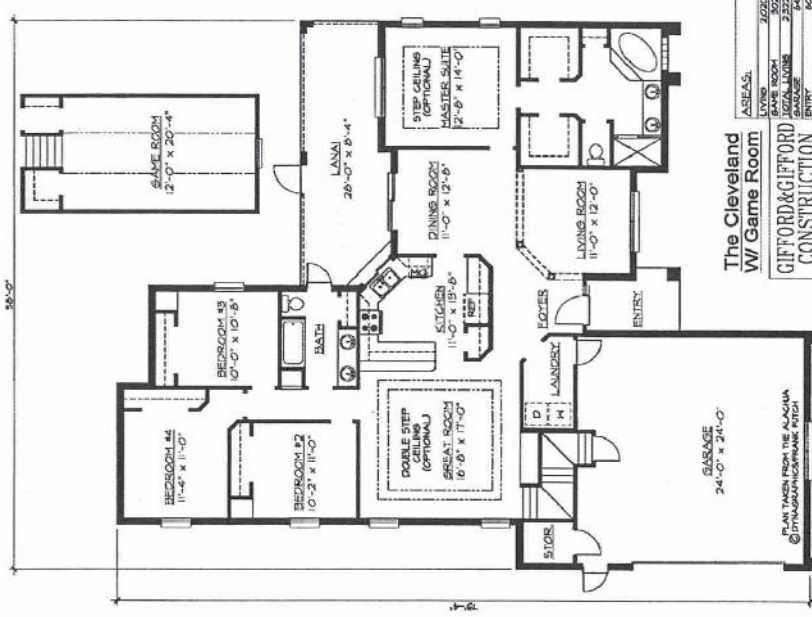

# CLEVELAND W/ GAME ROOM

*(4 Bedroom)*

**The Cleveland  
W/ Game Room**

ASBEAS:	2,000
LIVING	2,000
BATH ROOM	500
GAME ROOM	2,000
LAUNDRY	250
ENTRY	50
LAND	240
TOTAL:	5,040

**GIFFORD & GIFFORD  
CONSTRUCTION**  
OFFICE: 3004 US HWY 98 NORTH  
LAKELAND, FLORIDA 33805  
PHONE: (863) 680-3535  
FAX: (863) 680-1679