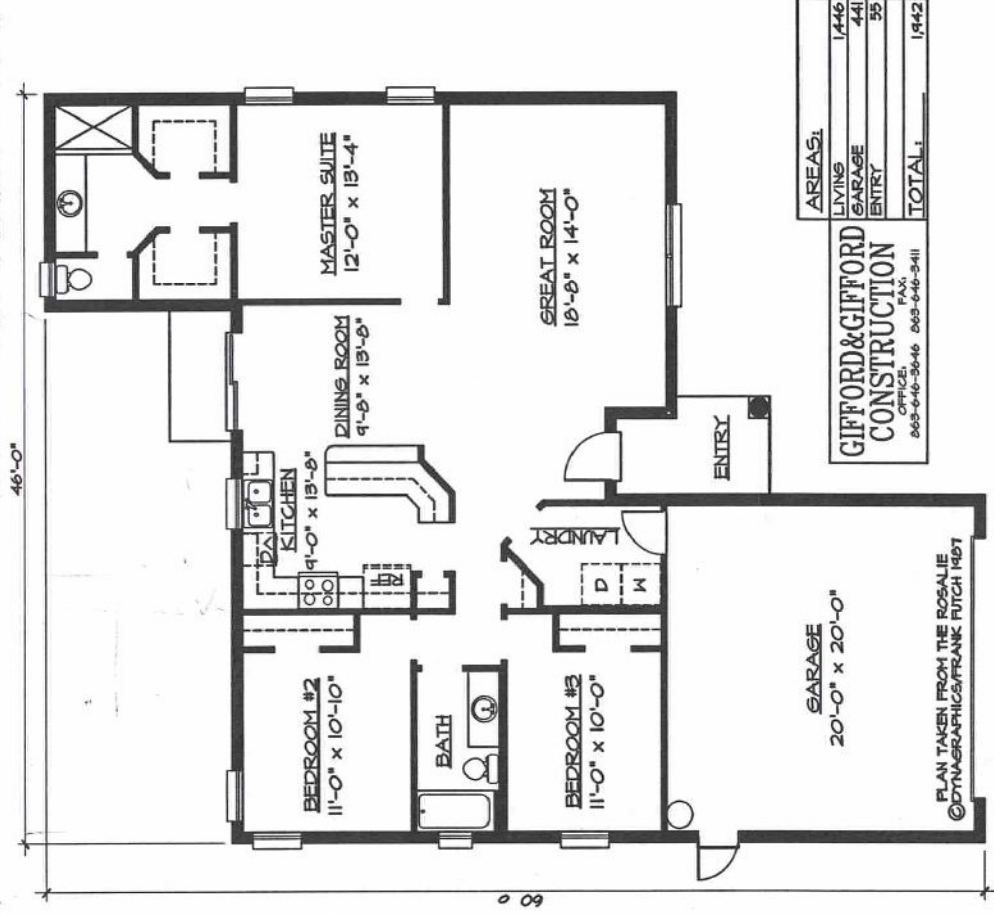

3004 US HWY 98 NORTH
LAKELAND, FLORIDA 33805

GIFFORD & GIFFORD
CONSTRUCTION

"Let us build your dream"

CINCINNATI

(3 Bedroom)

AREAS:	
LIVING	1,446
GARAGE	441
ENTRY	55
TOTAL:	1,942

GIFFORD & GIFFORD
CONSTRUCTION
985-646-3646 985-646-3411

PLAN TAKEN FROM THE ROSALIE
©DYNAGRAPHICS/FRANK PUTCH 1987

WWW.GIFFORDANDGIFFORD.COM

TEL. (863) 680-3535
FAX (863) 680-1679